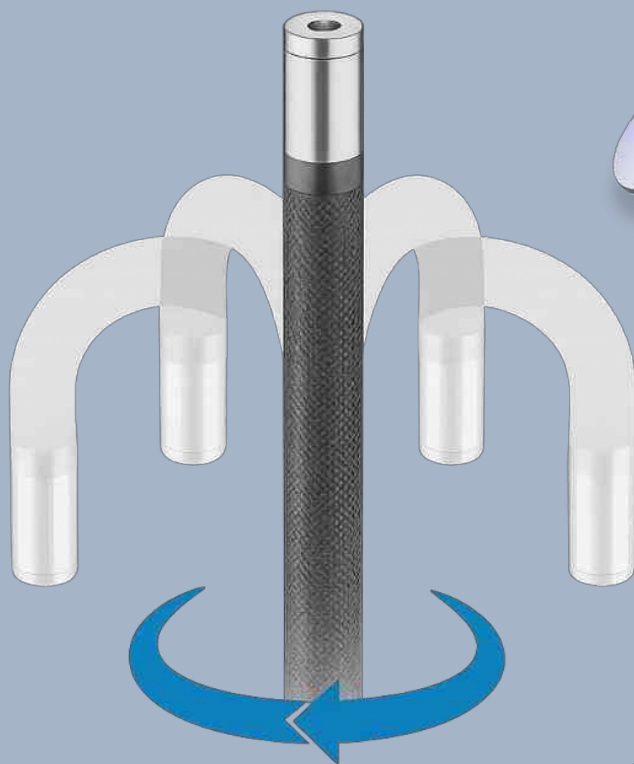

AZR Videoendoscope

COBB
FIBRE OTTICHE

WI-FI

HIGH
BRIGHTNESS

DETACHABLE
MONITOR

PHOTO/VIDEO

LONG LIFE

HIGH
DEFINITION

360°
JOYSTICK

COBB FIBRE OTTICHE SRL

Via Nelson Mandela, 20 | 24048 Treviolo (BG) | Italy Tel. +39 035 0448601 - Fax +39 035 0448585
info@fibre-ottiche.com - www.endoscopi-industriali.it

AZR Videoendoscope

COBB
FIBRE OTTICHE

IP67 PROBE

Fully immersible waterproof probe

180° rotatable

Everything under control with one hand

Extremely high resistance to scratches and impacts

Sapphire glass protection for the internal optics

Depth of field

2,8mm: da 5mm a 150mm
4,0mm: da 5mm a 200mm
6,0mm: da 10mm a 250mm

Monitor

150°

Field of view

2,8mm: 120°
4,0mm: 120°
6,0mm: 120°

Viewing direction

Forward 0°