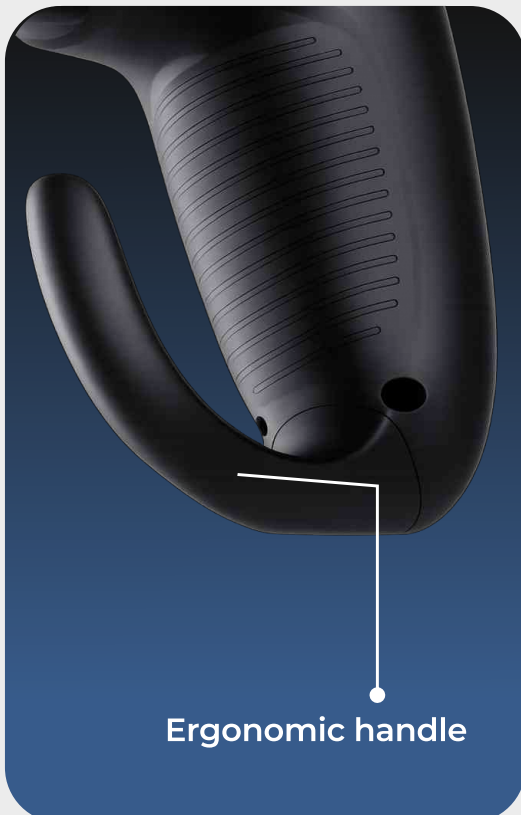

COBB
FIBRE OTTICHE

IP67 PROBE

Fully immersible waterproof probe

180° rotatable

Everything under control with one hand

Extremely high resistance to scratches and impacts

Sapphire glass protection for the internal optics

High-brightness LED lighting

COBB FIBRE OTTICHE SRL

Via Nelson Mandela, 20 | 24048 Treviolo (BG) | Italy Tel. +39 035 0448601 - Fax +39 035 0448585
info@fibre-ottiche.com - www.endoscopi-industriali.it

AZR Videoendoscope

COBB
FIBRE OTTICHE

One-hand operation, including probe articulation, photo capture, video recording, and brightness adjustment

COBB FIBRE OTTICHE SRL

Via Nelson Mandela, 20 | 24048 Treviolo (BG) | Italy Tel. +39 035 0448601 - Fax +39 035 0448585
info@fibre-ottiche.com - www.endoscopi-industriali.it